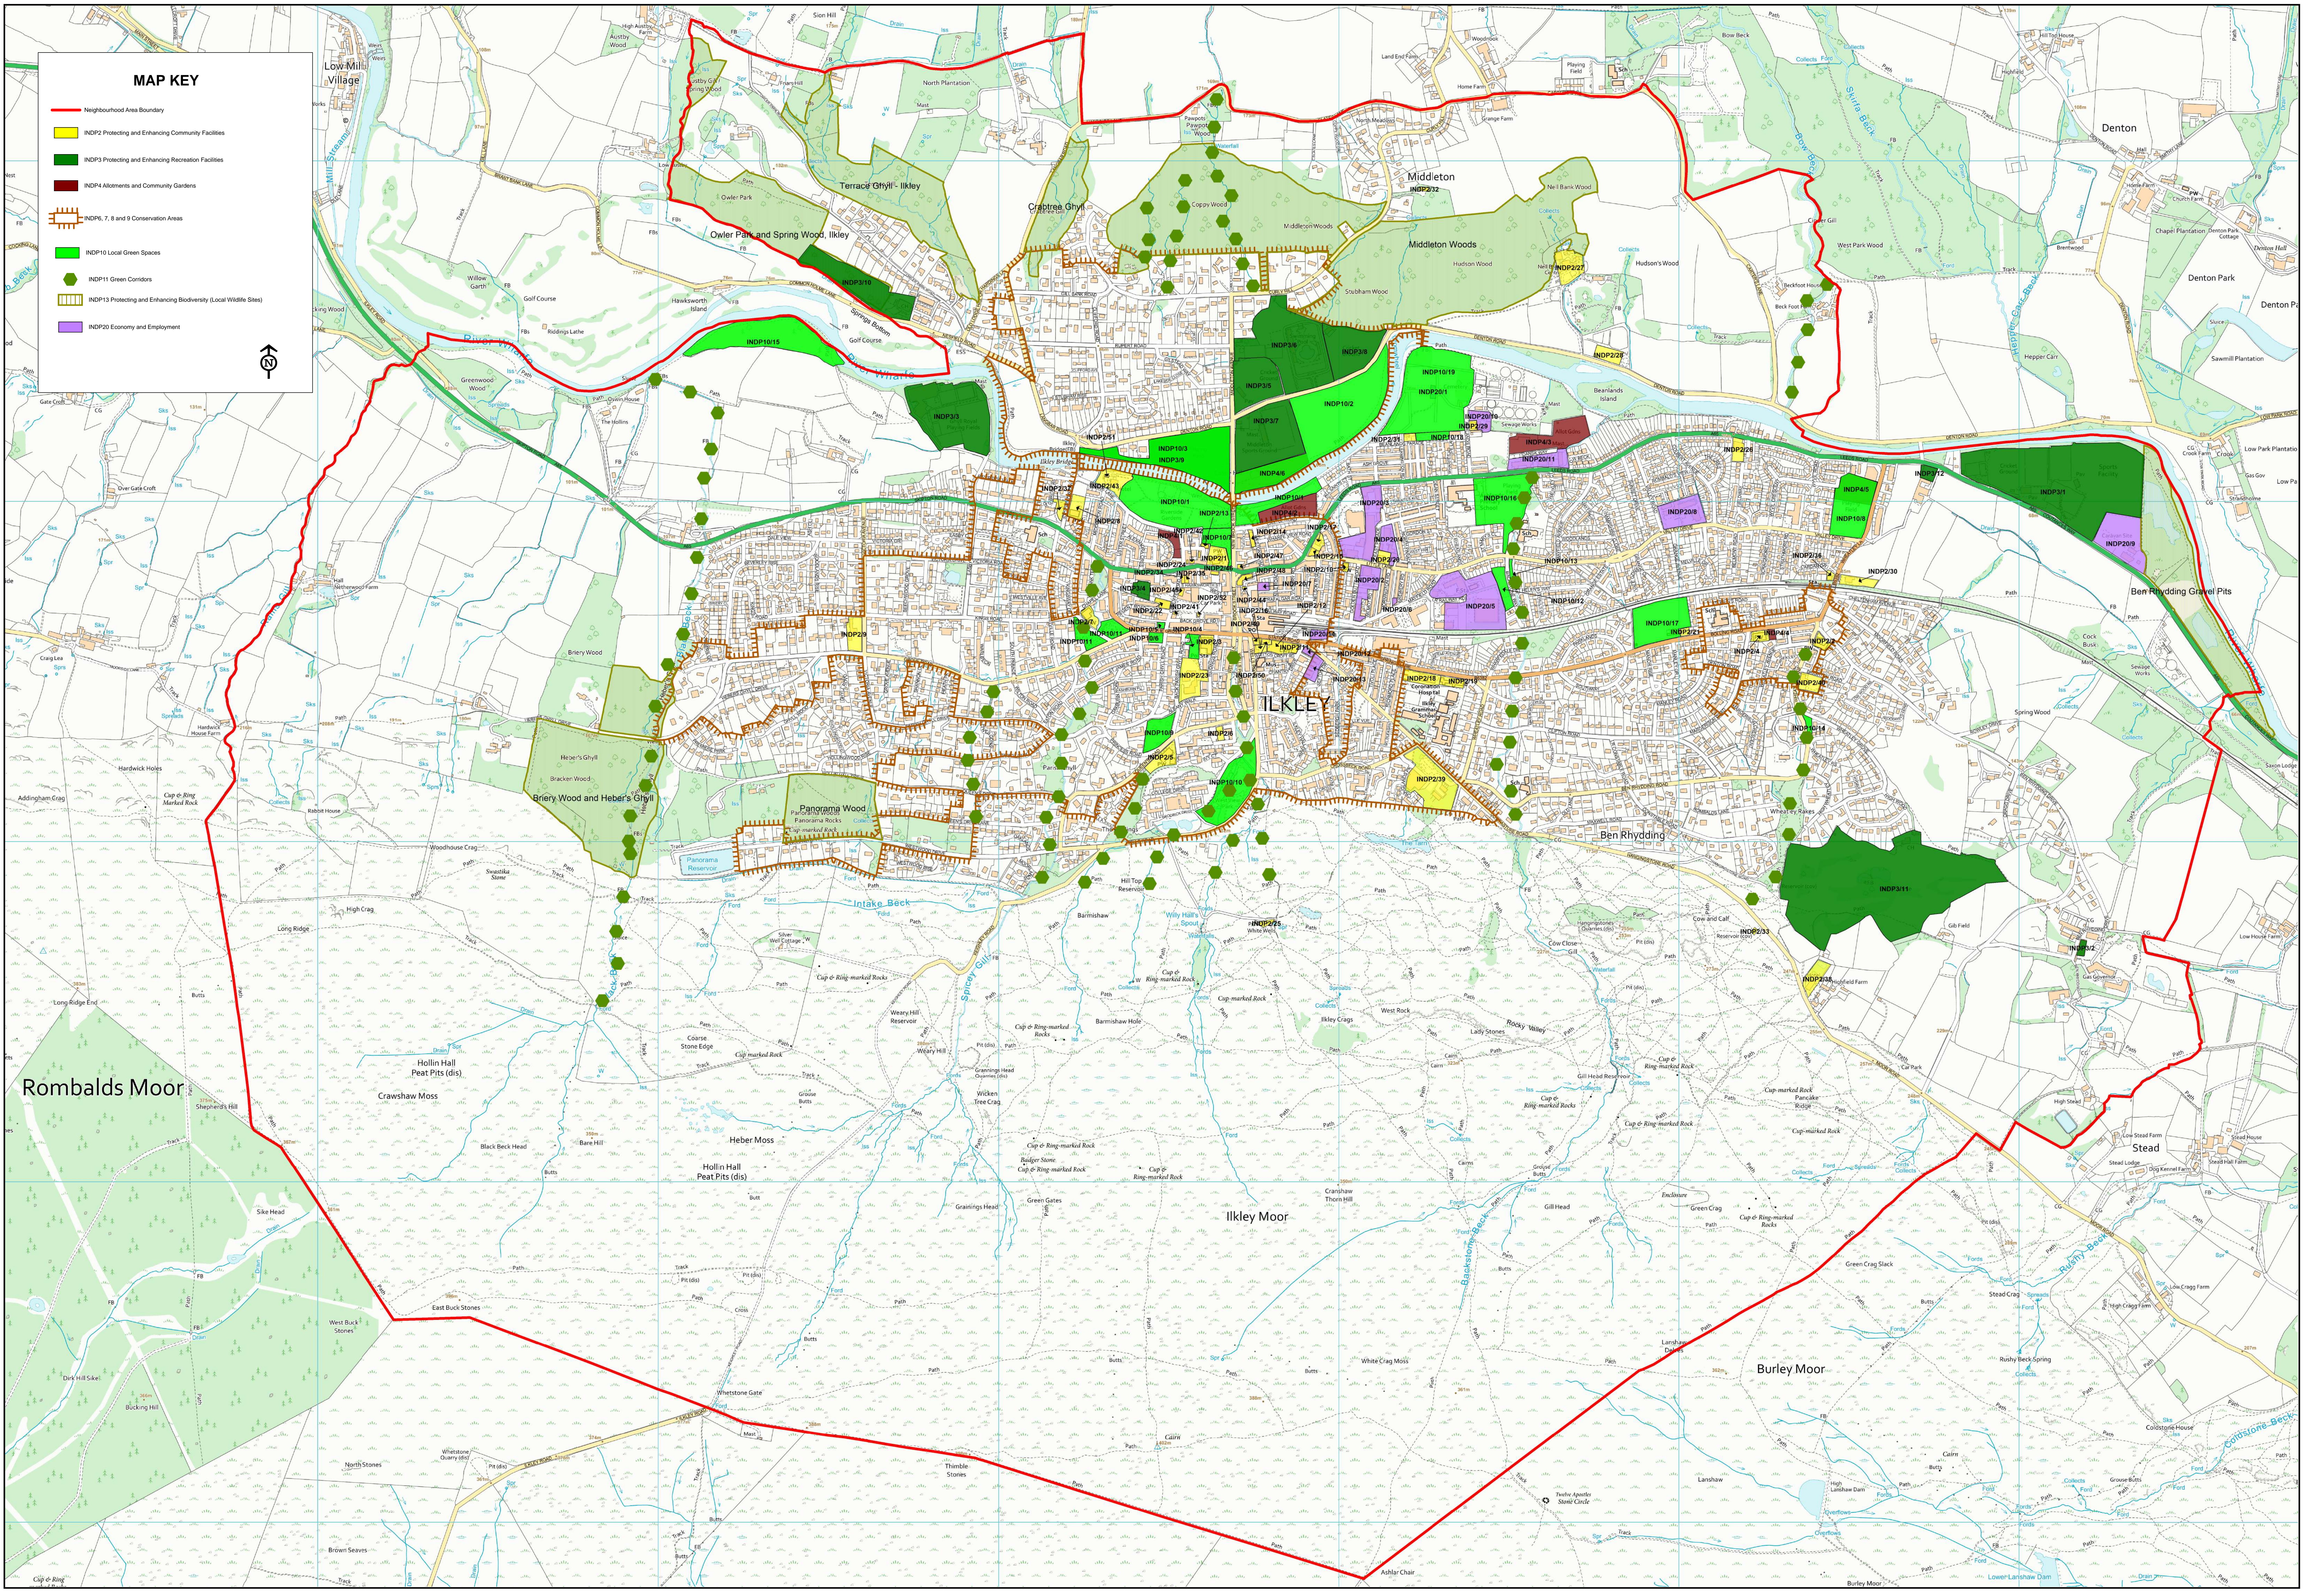

ILKLEY NEIGHBOURHOOD DEVELOPMENT PLAN POLICIES MAP - REGULATION 16

MAP KEY

- Neighbourhood Area Boundary
- INDP2 Protecting and Enhancing Community Facilities
- INDP3 Protecting and Enhancing Recreation Facilities
- INDP4 Allotments and Community Gardens
- INDP6, 7, 8 and 9 Conservation Areas
- INDP10 Local Green Spaces
- INDP11 Green Corridors
- INDP13 Protecting and Enhancing Biodiversity (Local Wildlife Sites)
- INDP20 Economy and Employment